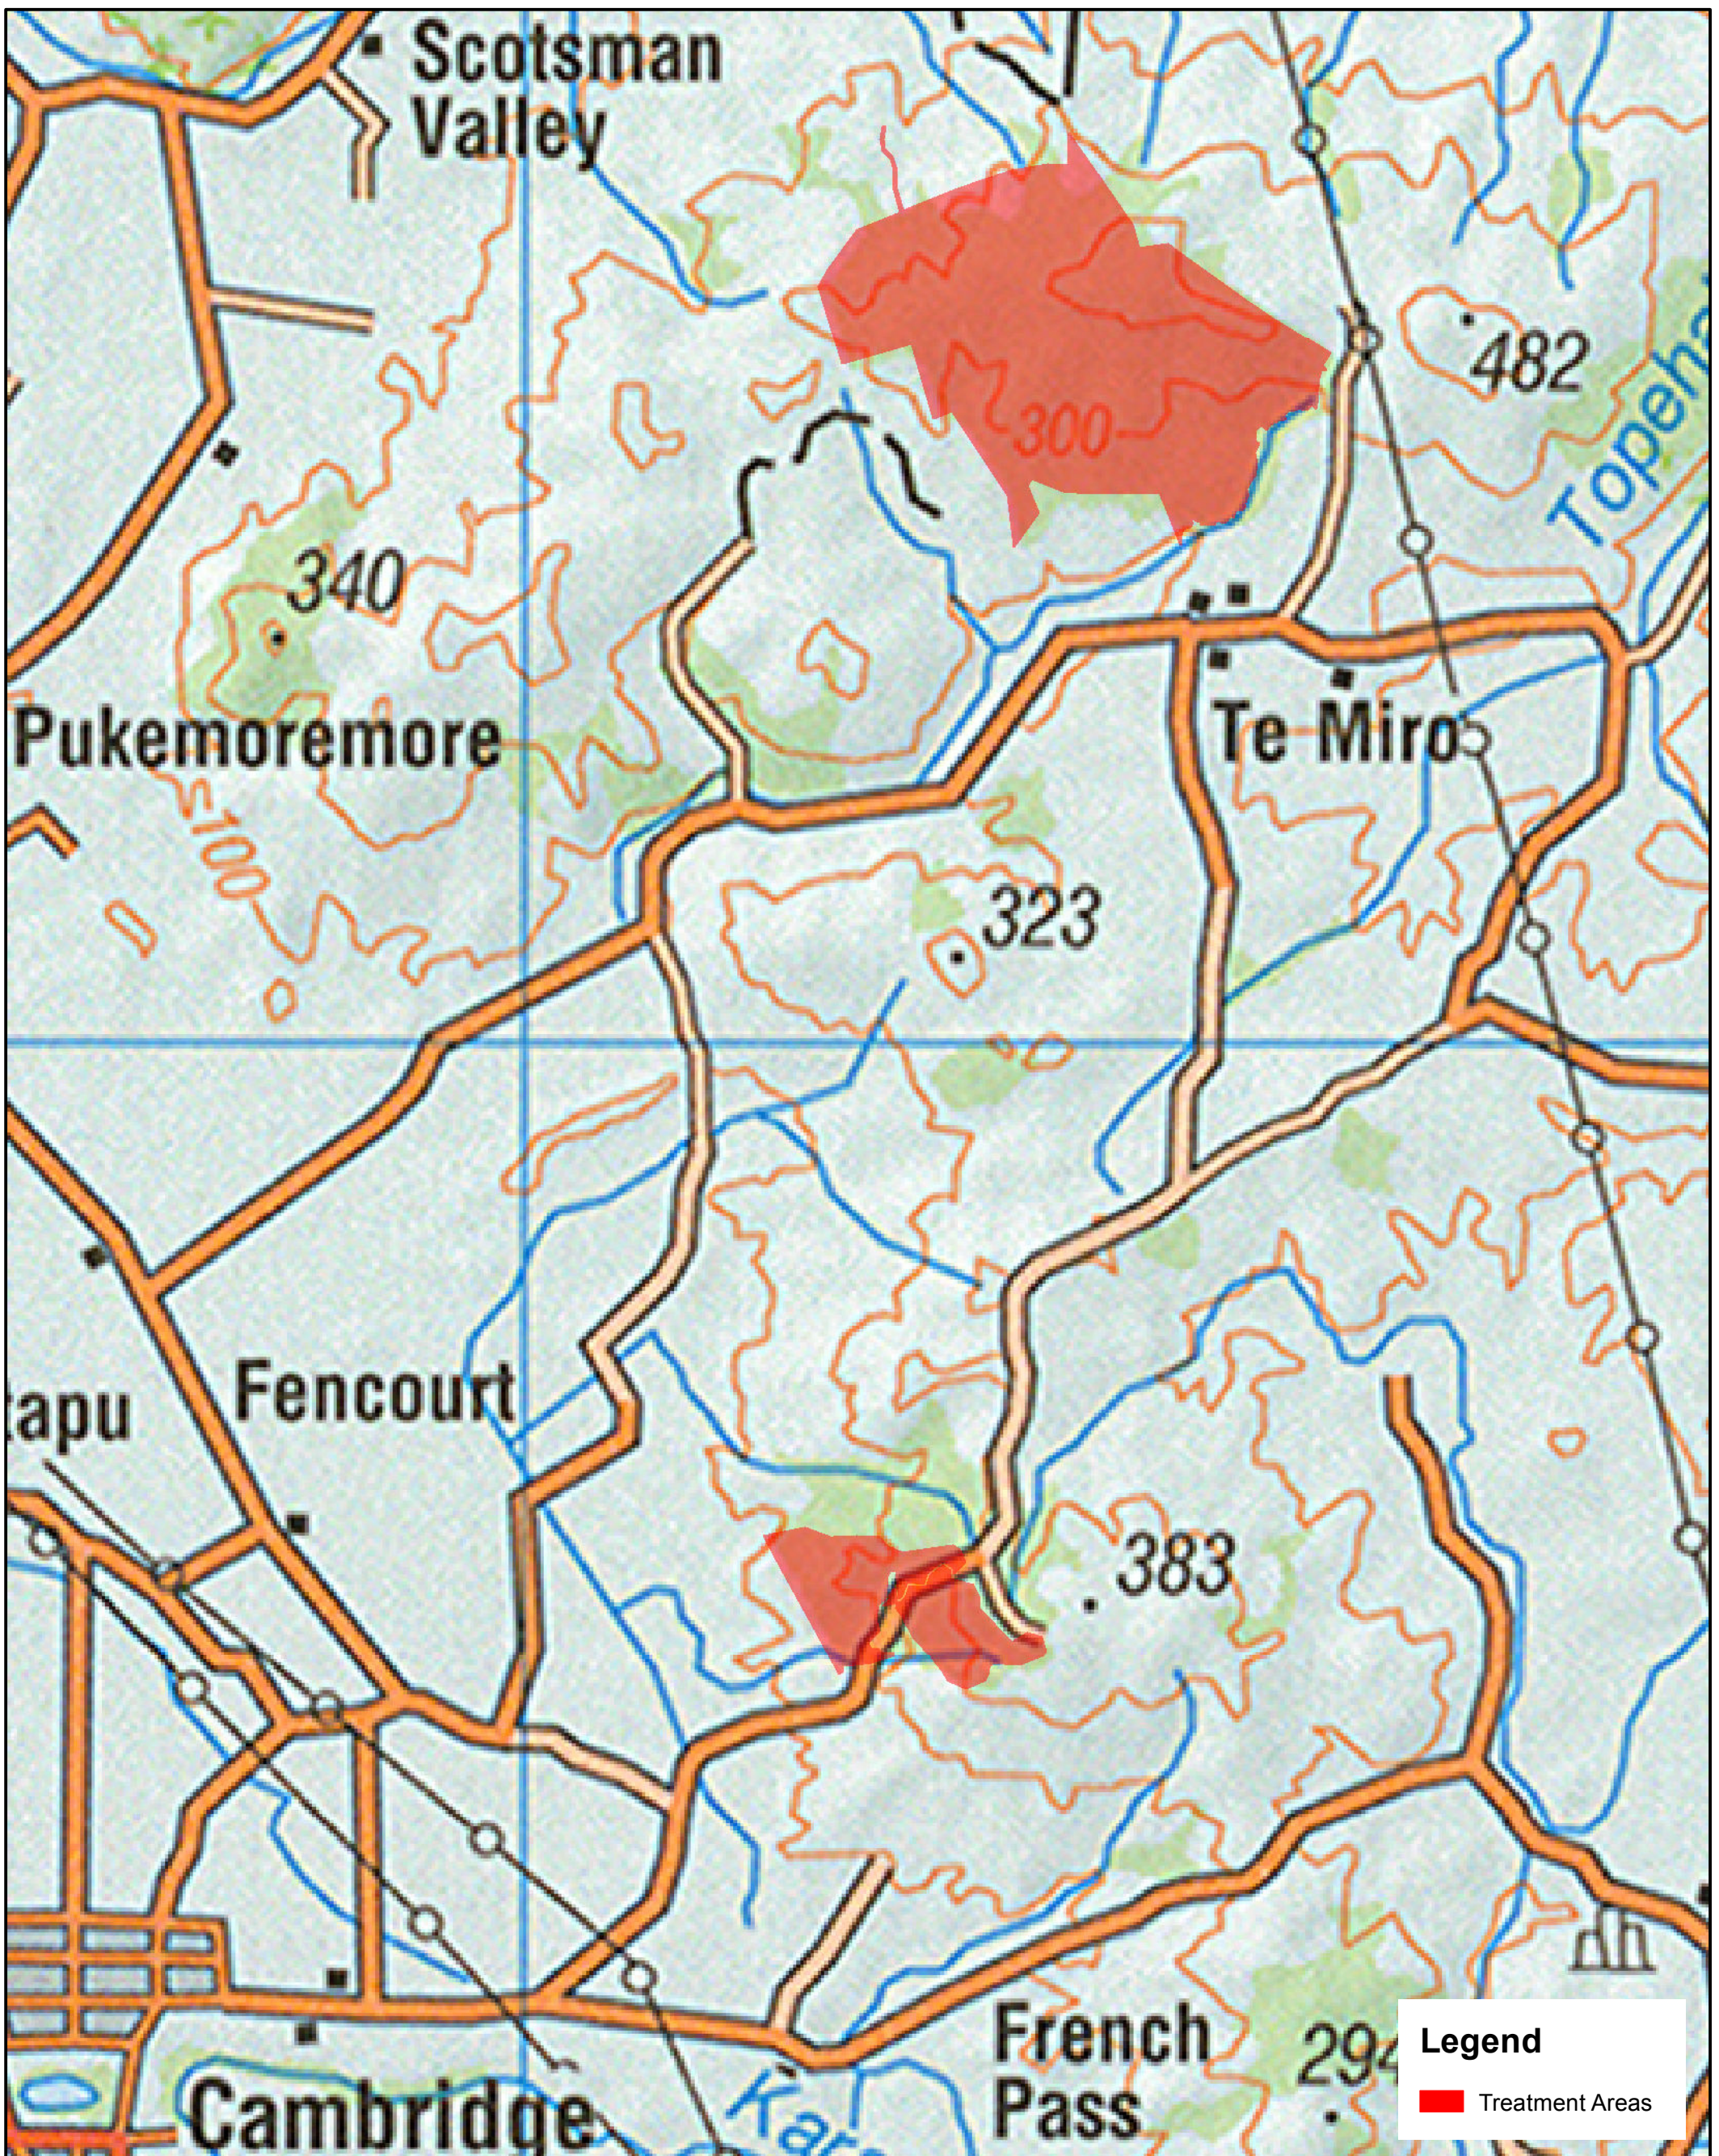

Te Miro & Maungakawa Scenic Reserves

WRC Rat & Possum Control 15/16 - Consultation Map

Map drawn 3 August 2015. FINAL. NZ Topo250 SHEET 5. SCALE: 1:36,875