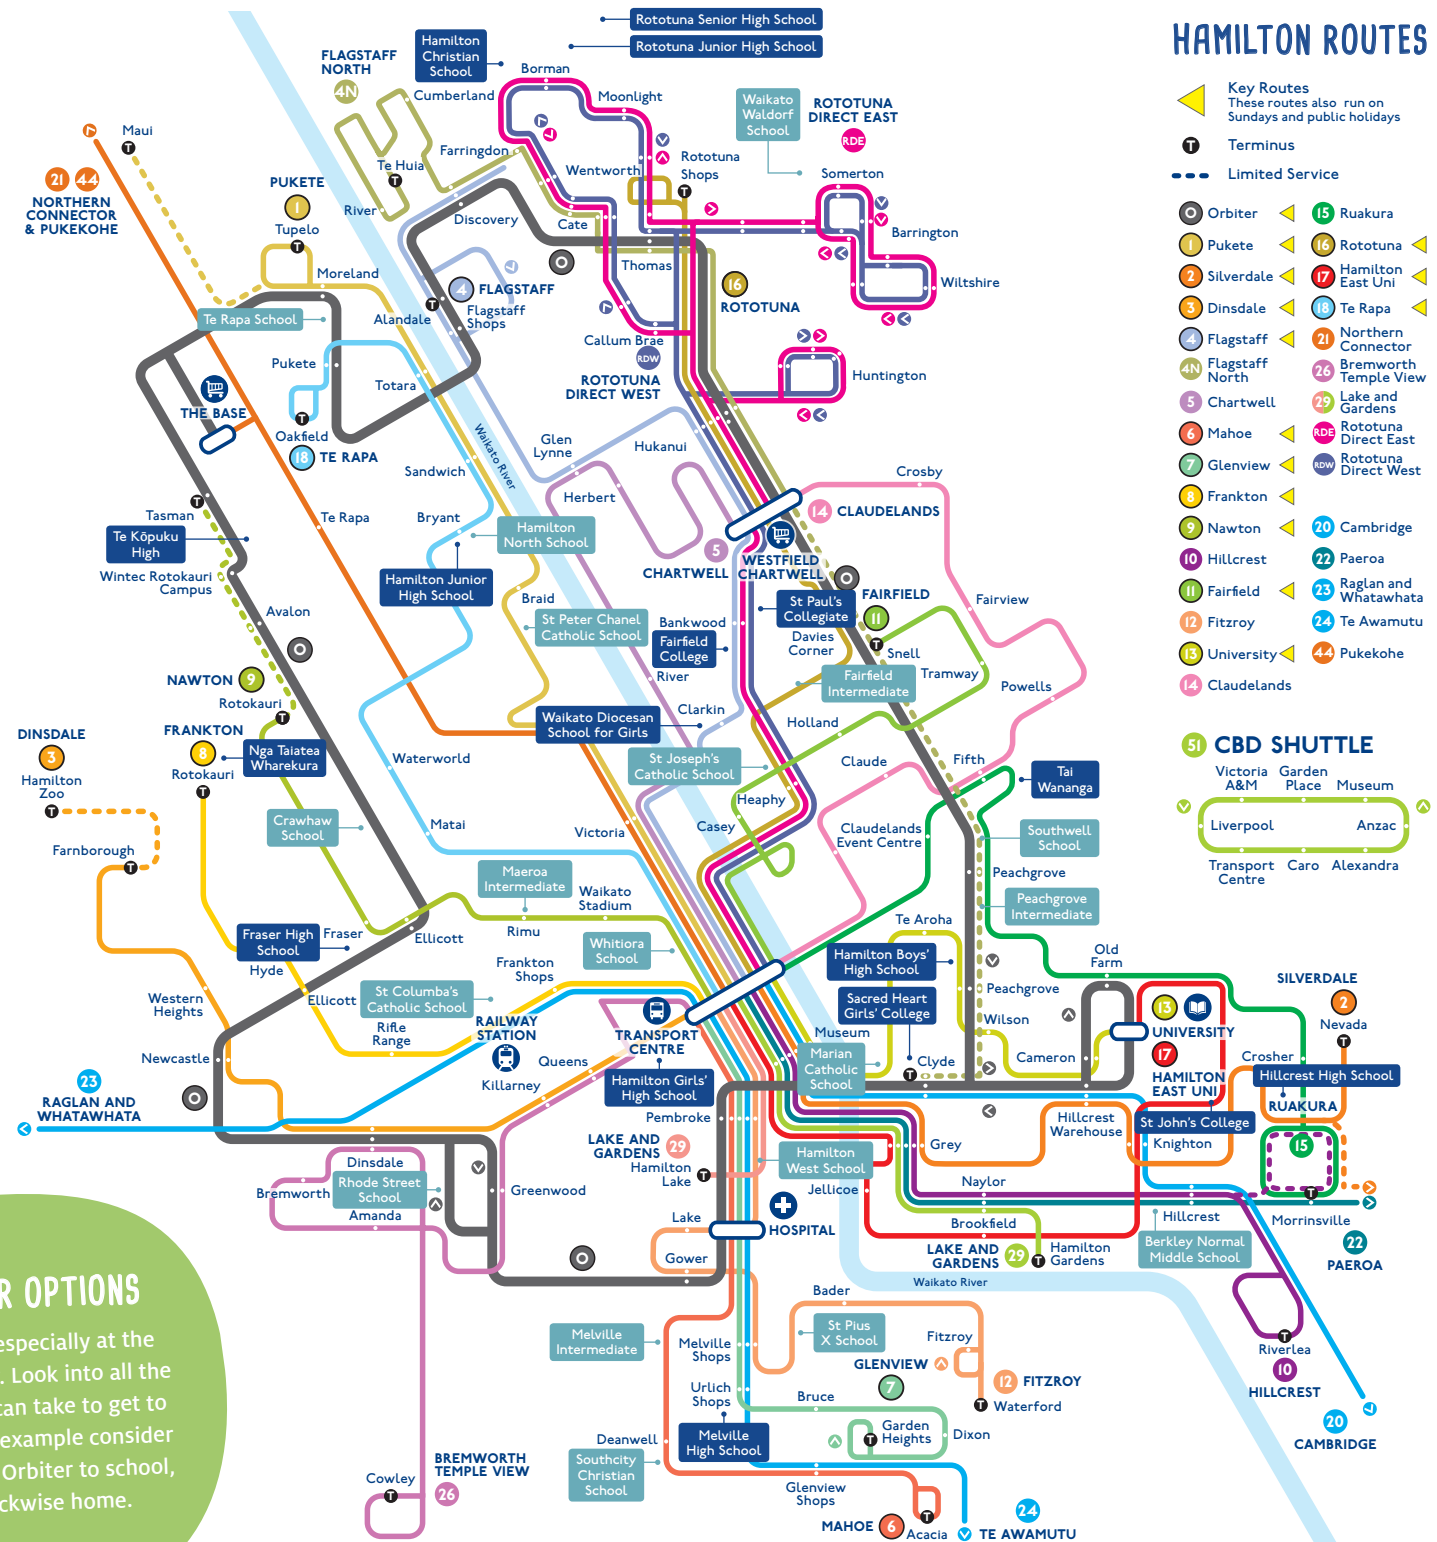

Hamilton North School

1 Pukete to Sandwich Road, then walk to Warwick Avenue

Hamilton West School

12 Fitzroy or Orbiter to Palmerston St, walk to Hammond or Fow St

Maeroa Intermediate School

18 Te Rapa to Maeroa Road

Orbiter or 1 Pukete to Moreland Avenue

Waikato Waldorf School

RDW RDW or RDE RDE to Somerton Drive, walk up Barrington Drive

Whitiara School

51 CBD Shuttle to Anglesea Street

HAMILTON HIGH SCHOOLS

Fairfield College

Hamilton Junior High School

18 Te Rapa to Bryant Road, then walk to Heath Street

Hamilton North School

1 Pukete to Sandwich Road, then walk to Warwick Avenue

Hillcrest High School

2 Silverdale or 15 Ruakura to Masters Avenue

Orbiter or 9 Nawton to Foreman Road

Waikato Diocesan School for Girls

4 Flagstaff to Clarkin Road or 5 Chartwell to River Road

EXPLORE YOUR OPTIONS

Buses can be busy, especially at the end of the school day. Look into all the possible routes you can take to get to and from school. For example consider taking the Clockwise Orbiter to school, and the Anti-Clockwise home.